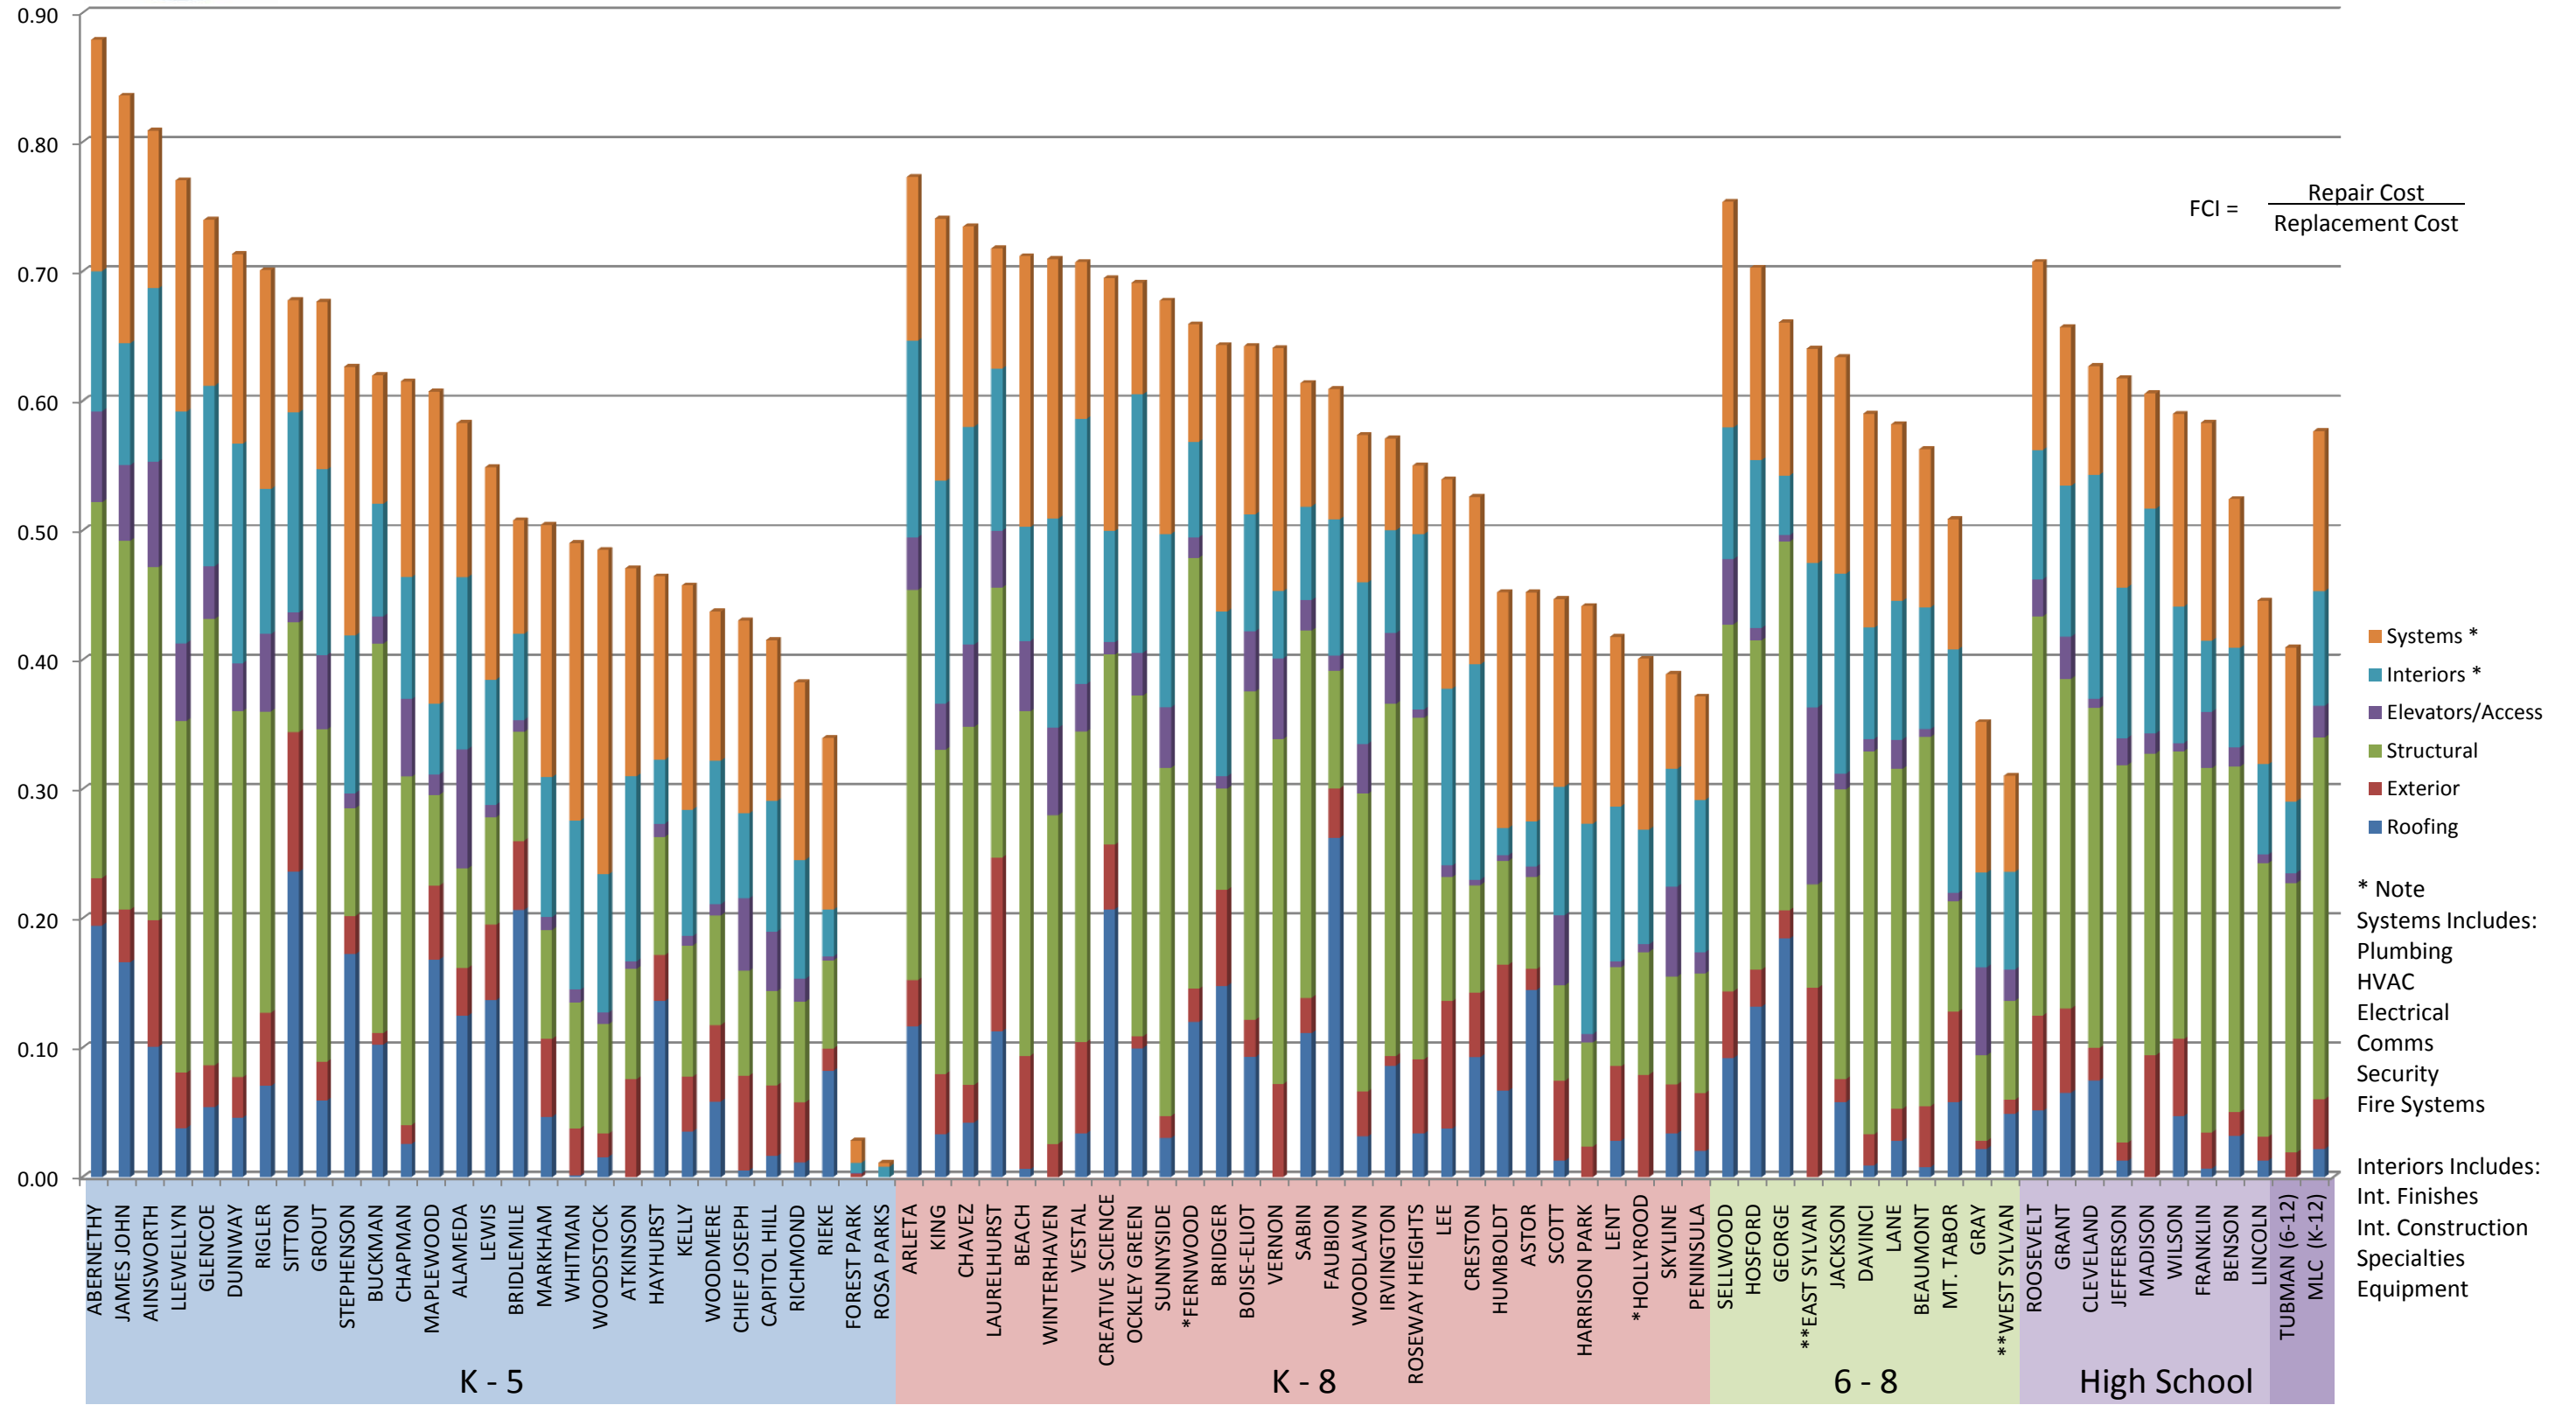

Facility Condition Index (FCI) - By Building Improvement Category

* Beverly Cleary is shown as Fernwood and Hollyrood
 ** West Sylvan is shown as West Sylvan and East Sylvan